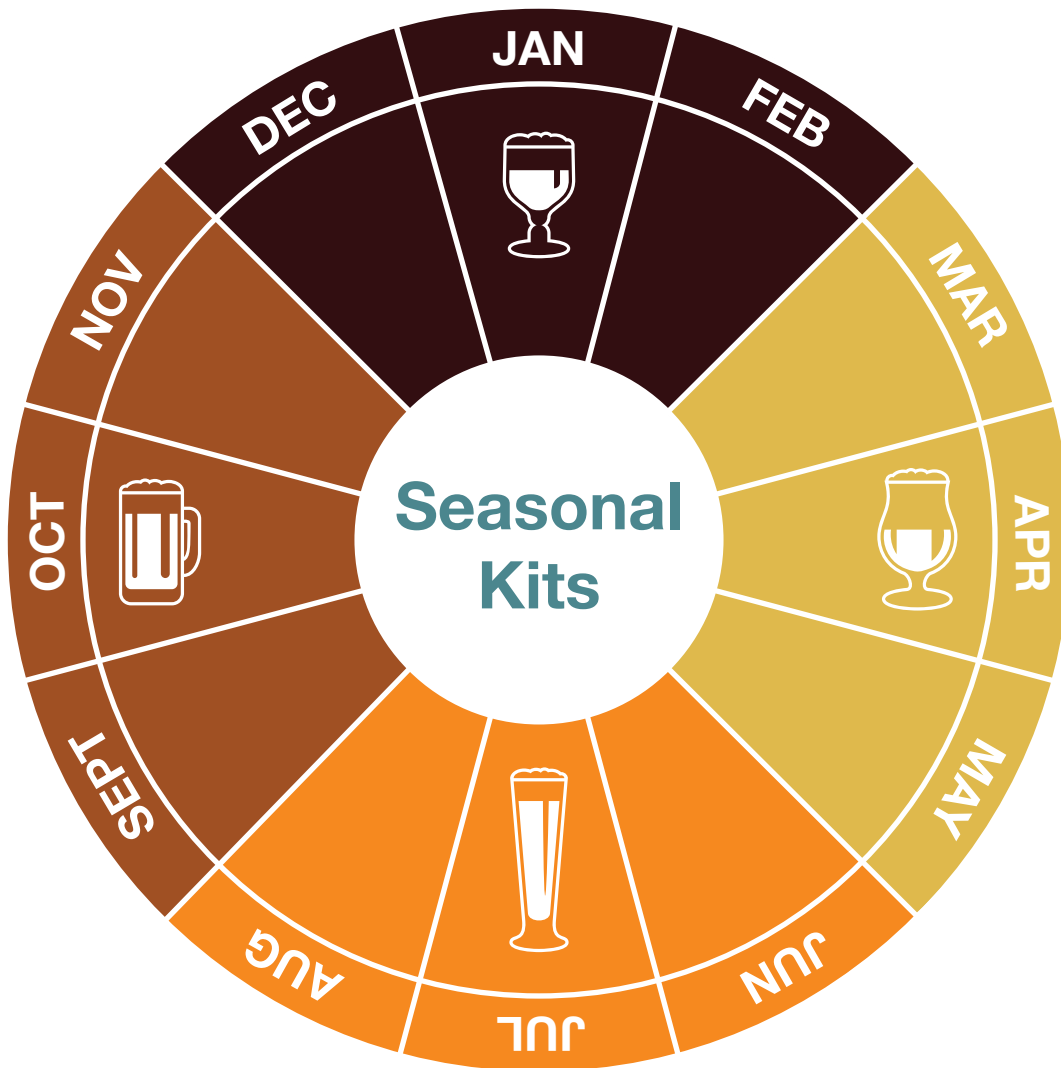

TrueBrew™

WINTER December - February
- Peanut Butter Porter
- Christmas at the Abbey
CherryDubbel

SUMMER June - August
- Fruited Wheat
- Tropical IPA

SPRING March - May
- White IPA
- Hazy IPA

FALL September - November
- Pumpkin Patch Ale
- Red Rye

Visit TrueBrewKits.com to learn more

TrueBrew™

WINTER December - February
- Peanut Butter Porter
- Christmas at the Abbey
CherryDubbel

SPRING March - May
- White IPA
- Hazy IPA

SUMMER June - August
- Fruited Wheat
- Tropical IPA

FALL September - November
- Pumpkin Patch Ale
- Red Rye

Visit TrueBrewKits.com to learn more